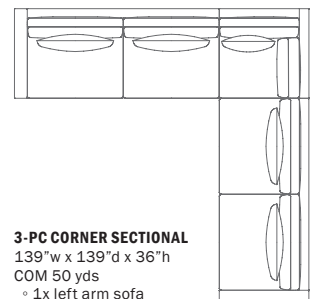

LEFT OR RIGHT ARM SOFA
96" w x 42.5" d x 36" h
seat width: 90"; seat depth: 19"
seat height: 19"; arm height: 24"
COM 19.5 yds

COMPATIBLE COMPONENTS FROM HAYWOOD COLLECTION

CORNER CHAIR
42" w x 42.5" d x 36" h
seat width: 27"; seat depth: 19"
seat height: 19"; arm height: 23"
COM 11 yds, COL 158 sqft

ARMLESS CHAIR
33" w x 42.5" d x 36" h
seat width: 33"; seat depth: 19"
seat height: 19"
COM 8.5 yds, COL 115 sqft

ARMLESS LOVESEAT
65" w x 42.5" d x 36" h
seat width: 65"; seat depth: 19"
seat height: 19"
COM 13.5 yds

ARMLESS SOFA
90" w x 42.5" d x 36" h
seat width: 90"; seat depth: 19"
seat height: 19"
COM 18 yds, COL 272 sqft

COMMON SECTIONAL CONFIGURATIONS

LEFT CHAISE SECTIONAL
137" w x 73" d x 36" h
COM 32 yds
• 1x left arm chaise
• 1x right arm sofa

RIGHT ARM SECTIONAL
138" w x 92" d x 36" h
COM 40 yds
• 1x left arm return sofa
• 1x right arm sofa

U-SECTIONAL
174" w x 92" d x 36" h
COM 59 yds
• 1x left arm return sofa
• 1x armless sofa
• 1x right arm return sofa