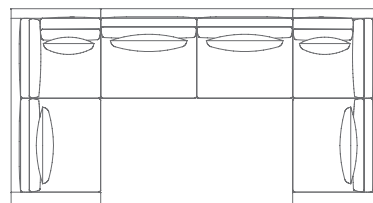

ARMLESS SOFA
90" w x 42.5" d x 36" h
seat width: 90"; seat depth: 19"
seat height: 19"
COM 18 yds, COL 272 sqft

COMMON SECTIONAL CONFIGURATIONS

LEFT CHAISE SECTIONAL
137" w x 73" d x 36" h
COM 32 yds
• 1x left arm chaise
• 1x right arm sofa

RIGHT ARM SECTIONAL
138" w x 92" d x 36" h
COM 40 yds
• 1x left arm return sofa
• 1x right arm sofa

U-SECTIONAL
174" w x 92" d x 36" h
COM 59 yds
• 1x left arm return sofa
• 1x armless sofa
• 1x right arm return sofa