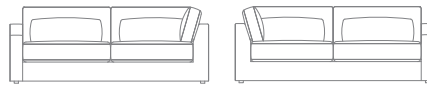

90 SOFA
90" w x 42.5" d x 36" h
seat width: 79"; seat depth: 19"
seat height: 19"; arm height: 24"
COM 19 yds

100 SOFA
100" w x 42.5" d x 36" h
seat width: 89"; seat depth: 19"
seat height: 19"; arm height: 24"
COM 20 yds

CHAIR
41" w x 42.5" d x 36" h
seat width: 30"; seat depth: 19"
seat height: 19"; arm height: 24"
COM 10.5 yds

SWIVEL CHAIR
41" w x 42.5" d x 36" h
seat width: 30"; seat depth: 19"
seat height: 19"; arm height: 24"
COM 12.5 yds

LEFT OR RIGHT ARM CHAISE
41" w x 72" d x 36" h
seat width: 35"; seat depth: 50"
seat height: 19"; arm height: 23"
COM 12.5 yds

LEFT OR RIGHT ARM CHAISE AND HALF
51" w x 72" d x 36" h
seat width: 45"; seat depth: 50"
seat height: 19"; arm height: 24"
COM 14.5 yds

LEFT OR RIGHT ARM RETURN SOFA
92" w x 42.5" d x 36" h
seat width: 71"; seat depth: 19"
seat height: 19"; arm height: 24"
COM 20 yds

LEFT OR RIGHT ARM LOVESEAT
70" w x 42.5" d x 36" h
seat width: 64"; seat depth: 19"
seat height: 19"; arm height: 24"
COM 15.5 yds