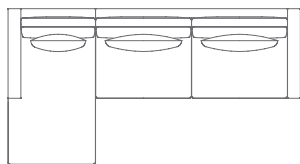

LEFT OR RIGHT ARM SOFA
96" w x 42.5" d x 36" h
seat width: 90"; seat depth: 19"
seat height: 19"; arm height: 24"
COM 19.5 yds

COMPATIBLE COMPONENTS FROM HAYWOOD COLLECTION

CORNER CHAIR
42" w x 42.5" d x 36" h
seat width: 27"; seat depth: 19"
seat height: 19"; arm height: 23"
COM 11 yds, COL 158 sqft

ARMLESS CHAIR
33" w x 42.5" d x 36" h
seat width: 33"; seat depth: 19"
seat height: 19"
COM 8.5 yds, COL 115 sqft

ARMLESS LOVESEAT
65" w x 42.5" d x 36" h
seat width: 65"; seat depth: 19"
seat height: 19"
COM 13.5 yds

ARMLESS SOFA
90" w x 42.5" d x 36" h
seat width: 90"; seat depth: 19"
seat height: 19"
COM 18 yds, COL 272 sqft

COMMON SECTIONAL CONFIGURATIONS

LEFT CHAISE SECTIONAL
137" w x 73" d x 36" h
COM 32 yds
• 1x left arm chaise
• 1x right arm sofa